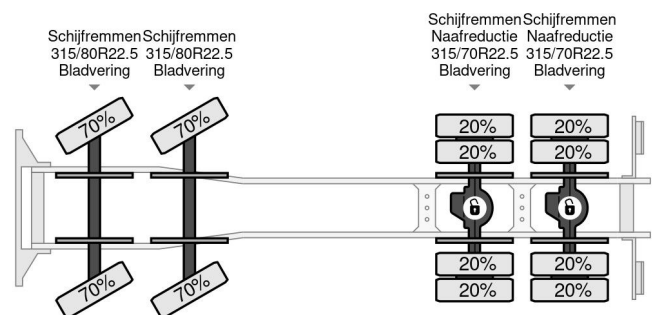

# Scania 8X4 EFFER310.11/4S + JIB + REMOTE CONTROL FULL STEEL BIG AXLES

## COMMON

Price	€ 47.950,- ex VAT
Id	SC156526-K
Make	Scania
Type	8X4 EFFER310.11/4S + JIB + REMOTE CONTROL FULL STEEL BIG AXLES
Year	2007
Mileage	487.010 km
Construction	Crane
Gross weight	32.000 kg
Emissionclass	4

## PROPERTIES

First registration date	01-03-2007
Fuel	Diesel
Transmission	Semi-automatic
Vehicle identification number	XLER8X40005156526
Axle configuration	8x4
Axle count	4
Weight	9.900 kg
Power kw	309
Power hp	420
Load capacity	22.100 kg