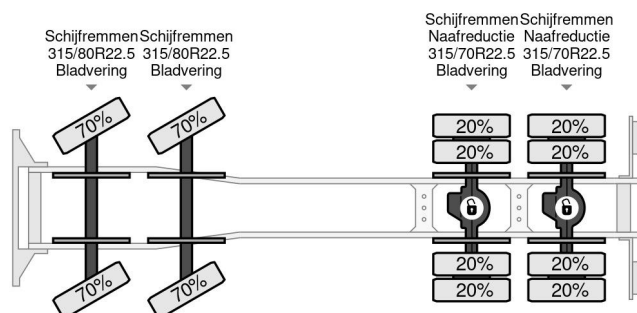

# Scania 8X4 EFFER310.11/4S + JIB + REMOTE CONTROL FULL STEEL BIG AXLES

## COMMON

Price	€ 47.950,- ex VAT
Id	SC156526-K
Make	Scania
Type	8X4 EFFER310.11/4S + JIB + REMOTE CONTROL FULL STEEL BIG AXLES
Year	2007
Mileage	487.010 km
Construction	Crane
Gross weight	32.000 kg
Emissionclass	4

## PROPERTIES

First registration date	01-03-2007
Fuel	Diesel
Transmission	Semi-automatic
Vehicle identification number	XLER8X40005156526
Axle configuration	8x4
Axle count	4
Weight	9.900 kg
Power kw	309
Power hp	420
Load capacity	22.100 kg