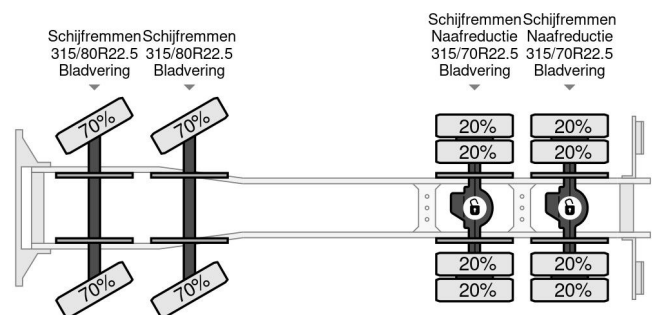

Scania 8X4 EFFER310.11/4S + JIB + REMOTE CONTROL FULL STEEL BIG AXLES

COMMON

Price	€ 47.950,- ex VAT
Id	SC156526-K
Make	Scania
Type	8X4 EFFER310.11/4S + JIB + REMOTE CONTROL FULL STEEL BIG AXLES
Year	2007
Mileage	487.010 km
Construction	Crane
Gross weight	32.000 kg
Emissionclass	4

Scania R420 8X4 EFFER310.11/4S + JIB + REMOTE CONT...

Referentienummer: SC156526-K

PROPERTIES

First registration date	01-03-2007
Fuel	Diesel
Transmission	Semi-automatic
Vehicle identification number	XLER8X40005156526
Axle configuration	8x4
Axle count	4
Weight	9.900 kg
Power kw	309
Power hp	420
Load capacity	22.100 kg