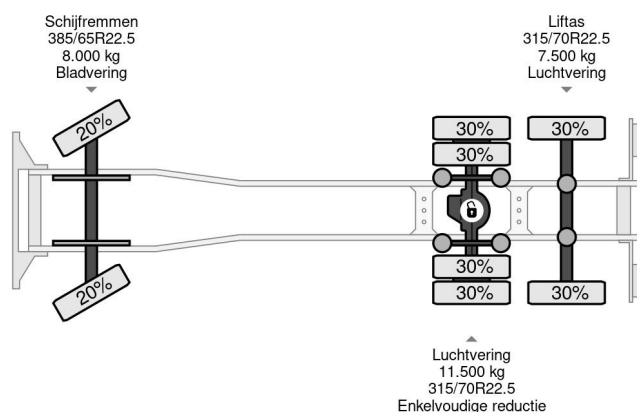

Renault 6X2 KIPPER + TEREX 165.2 + REMOTE CONTROL

COMMON

Price	€ 24.950,- ex VAT
Id	RE001873-K
Make	Renault
Type	6X2 KIPPER + TEREX 165.2 + REMOTE CONTROL
Year	2009
Mileage	633.050 km
Construction	Crane
Gross weight	28.000 kg
Emissionclass	5

Renault Premium 370 6X2 KIPPER + TEREX 165.2 + REMO...

Referentienummer: RE001873-K

PROPERTIES

First registration date	27-03-2009
License plate	BV-XD-09
Fuel	Diesel
Transmission	Automatic
Vehicle identification number	VF624CPD000001873
Axle configuration	6x2
Axle count	3
Weight	14.020 kg
Cylinder count	6
Power kw	270
Power hp	367
Wheelbase	585 cm
Load capacity	13.980 kg
Length	903 cm
Width	255 cm