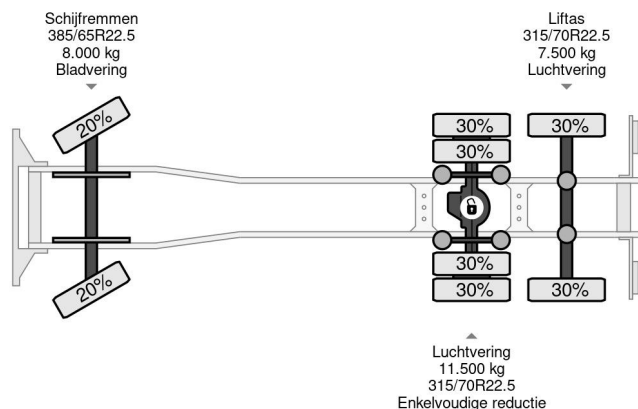

### PROPERTIES

First registration date	27-03-2009
License plate	BV-XD-09
Fuel	Diesel
Transmission	Automatic
Vehicle identification number	VF624CPD000001873
Axle configuration	6x2
Axle count	3
Weight	14.020 kg
Cylinder count	6
Power kw	270
Power hp	367
Wheelbase	585 cm
Load capacity	13.980 kg
Length	903 cm
Width	255 cm