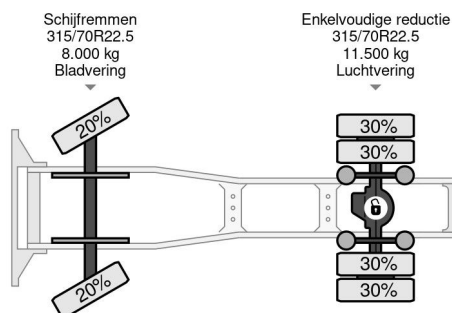

Scania 4X2 - EURO 6 + RETARDER + FULL SPOILER + NL TRUCK

COMMON

Price	On request ex VAT
Id	SC382810
Make	Scania
Type	4X2 - EURO 6 + RETARDER + FULL SPOILER + NL TRUCK
Year	2015
Mileage	943.950 km
Construction	Standard tractor
Gross weight	19.500 kg
Emissionclass	6

Scania R410 4X2 - EURO 6 + RETARDER + FULL SPOILER ...

Referentienummer: SC382810

PROPERTIES

First registration date	13-03-2015
Mot expiry date	08-02-2025
License plate	38-BFS-6
Fuel	Diesel
Transmission	Automatic
Vehicle identification number	YS2R4X20005382810
Axle configuration	4x2
Axle count	2
Weight	8.315 kg
Cylinder count	6
Power kw	302
Power hp	411
Wheelbase	370 cm
Load capacity	11.185 kg
Length	596 cm
Width	255 cm