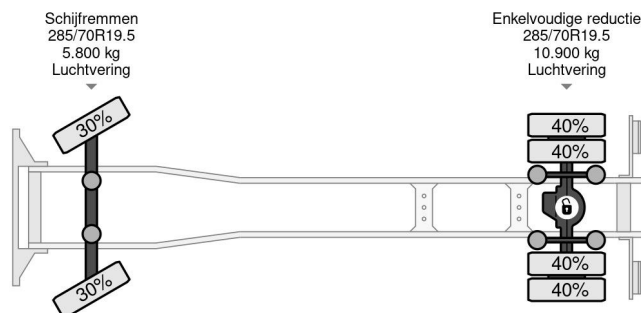

Volvo FL 280 4X2 - *TIK IN DE MOTOR* + EURO 6 + WINCH

Referentienummer: VO103161-2

PROPERTIES

First registration date	05-10-2015
Fuel	Diesel
Transmission	Automatic
Vehicle identification number	YV2T0Y1A4FZ103161
Axle configuration	4x2
Axle count	2
Weight	8.940 kg
Power kw	210
Power hp	286
Construction dimensions (l/b/h)	
Load capacity	7.060 kg