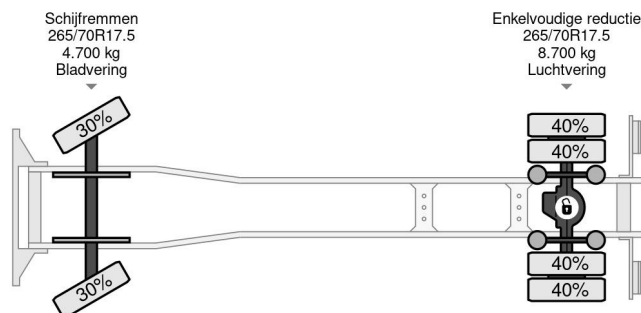

MAN 4X2 EURO 6 DHOLLANDIA LOADLIFT TÚV TILL 08-2025

COMMON

Price	On request ex VAT
Id	MA344904
Make	MAN
Type	4X2 EURO 6 DHOLLANDIA LOADLIFT TÚV TILL 08-2025
Year	2016
Mileage	310.162 km
Construction	Box body
Gross weight	12.000 kg
Emissionclass	6

MAN TGL 12.250 4X2 EURO 6 DHOLLANDIA LOADLIFT TÚ...

Referentienummer: MA344904

PROPERTIES

First registration date	02-06-2016
Mot expiry date	28-08-2025
License plate	03-BKT-4
Fuel	Diesel
Transmission	Manual
Vehicle identification number	WMAN14ZZ5GY344904
Axle configuration	4x2
Axle count	2
Weight	4.400 kg
Cylinder count	6
Power kw	184
Power hp	250
Wheelbase	520 cm
Construction dimensions (l/b/h)	
Load capacity	7.600 kg
Length	903 cm
Width	255 cm