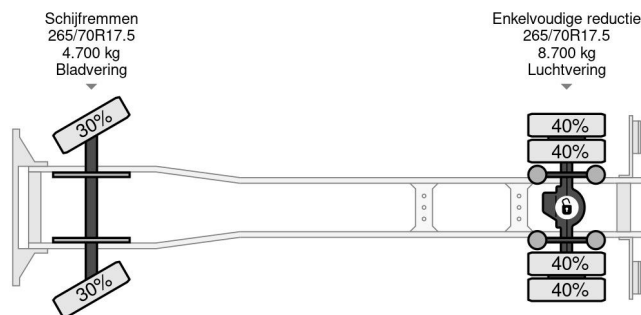

PROPERTIES

First registration date	02-06-2016
Mot expiry date	28-08-2025
License plate	03-BKT-4
Fuel	Diesel
Transmission	Manual
Vehicle identification number	WMAN14ZZ5GY344904
Axle configuration	4x2
Axle count	2
Weight	4.400 kg
Cylinder count	6
Power kw	184
Power hp	250
Wheelbase	520 cm
Construction dimensions (l/b/h)	
Load capacity	7.600 kg
Length	903 cm
Width	255 cm

ACCESSORIES

- Air conditioning
- Anti-lock braking system
- Anti-lock braking system
- Central locking
- Cruise control

MAN TGL 12.250 4X2 EURO 6 DHOLLANDIA LOADLIFT TÚ...

Referentienummer: MA344904

DESCRIPTION