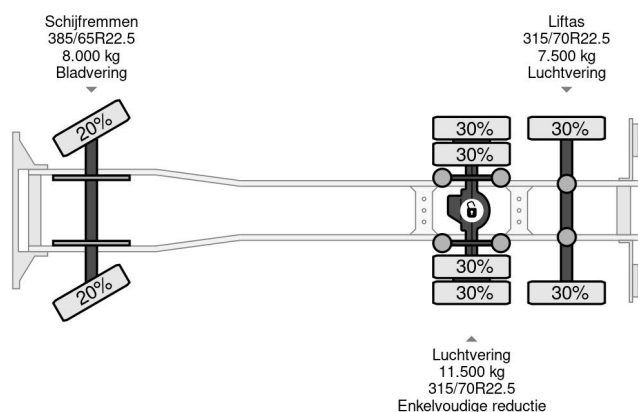

### PROPERTIES

First registration date	27-03-2009
License plate	BV-XD-09
Fuel	Diesel
Transmission	Automatic
Vehicle identification number	VF624CPD000001873
Axle configuration	6x2
Axle count	3
Weight	14.020 kg
Cylinder count	6
Power kw	270
Power hp	367
Wheelbase	585 cm
Construction dimensions (l/b/h)	
Load capacity	13.980 kg
Length	903 cm
Width	255 cm