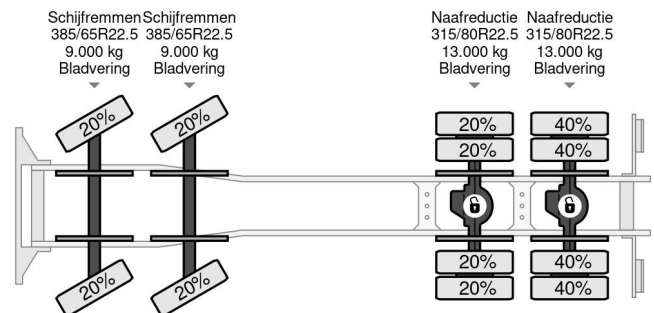

Mercedes-Benz 8X4 + EURO 6 + FASSI F315 + REMOTE + KIPPER + STEERING AXLE

COMMON

Price	€ 99.750,- ex VAT
Id	MB985424-K
Make	Mercedes-Benz
Type	8X4 + EURO 6 + FASSI F315 + REMOTE + KIPPER + STEERING AXLE
Year	2016
Mileage	518.748 km
Construction	Crane
Gross weight	32.000 kg
Emissionclass	6

Mercedes-Benz Arocs 4448 8X4 + EURO 6 + FASSI F315 + ...

Referentienummer: MB985424-K

PROPERTIES

First registration date	26-01-2016
Mot expiry date	27-01-2025
Fuel	Diesel
Transmission	Automatic
Vehicle identification number	WDB9642311L985424
Axle configuration	8x4
Axle count	4
Weight	19.129 kg
Power kw	350
Power hp	476
Load capacity	12.871 kg
Lifting height	2.140 cm