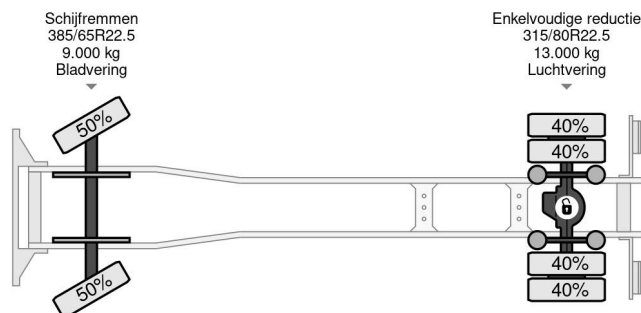

### COMMON

Price	€ 28.750,- ex VAT
Id	VO779126-K
Make	Volvo
Type	4X2 - EURO 6 + EFFER 210 4S + REMOTE
Year	2015
Mileage	540.494 km
Construction	Crane
Gross weight	18.000 kg
Emissionclass	6

Volvo FM 370 4X2 - EURO 6 + EFFER 210 4S + REMOTE

### PROPERTIES

First registration date	29-06-2015
Fuel	Diesel
Transmission	Automatic
Vehicle identification number	YV2X922A4FA779126
Axle configuration	4x2
Axle count	2
Weight	11.300 kg
Power kw	278
Power hp	378
Load capacity	6.700 kg
Lifting height	2.400 cm