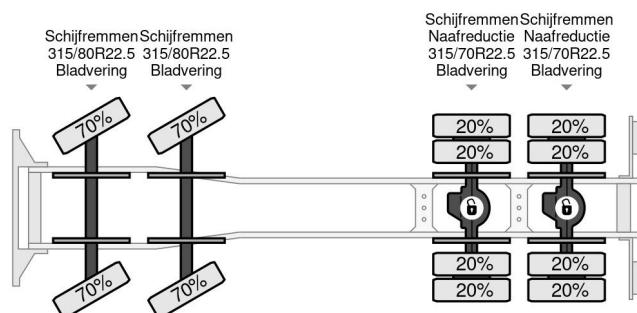

# Scania 8X4 EFFER310.11/4S + JIB + REMOTE CONTROL FULL STEEL BIG AXLES

## COMMON

Price	€ 47.950,- ex VAT
Id	SC156526
Make	Scania
Type	8X4 EFFER310.11/4S + JIB + REMOTE CONTROL FULL STEEL BIG AXLES
Year	2007
Mileage	487.010 km
Construction	Open body
Gross weight	32.000 kg
Emissionclass	4

## PROPERTIES

First registration date	01-03-2007
Fuel	Diesel
Transmission	Semi-automatic
Vehicle identification number	XLER8X40005156526
Axle configuration	8x4
Axle count	4
Weight	9.900 kg
Power kw	309
Power hp	420
Construction dimensions (l/b/h)	
Load capacity	22.100 kg