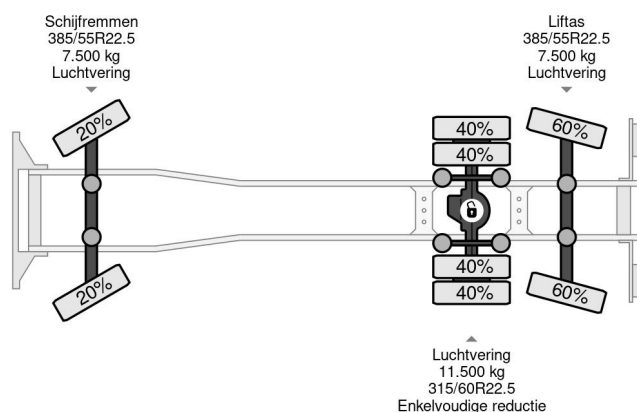

MAN 6X2 - EURO 4 + LIFT + STEERING AXLE + TÜV 10-2025

COMMON

Price	€ 15.950,- ex VAT
Id	MA133674
Make	MAN
Type	6X2 - EURO 4 + LIFT + STEERING AXLE + TÜV 10-2025
Year	2009
Mileage	902.065 km
Construction	Curtain sided
Gross weight	26.500 kg
Emissionclass	4

MAN TGX 26.400 6X2 - EURO 4 + LIFT + STEERING AXLE +...

Referentienummer: MA133674

PROPERTIES

First registration date	02-06-2009
Mot expiry date	23-10-2025
License plate	BV-ZR-01
Fuel	Diesel
Transmission	Automatic
Vehicle identification number	WMA21XZZ79W133674
Axle configuration	6x2
Axle count	3
Weight	11.200 kg
Cylinder count	6
Power kw	294
Power hp	400
Wheelbase	645 cm
Construction dimensions (l/b/h)	
Load capacity	15.300 kg
Length	1.080 cm
Width	255 cm