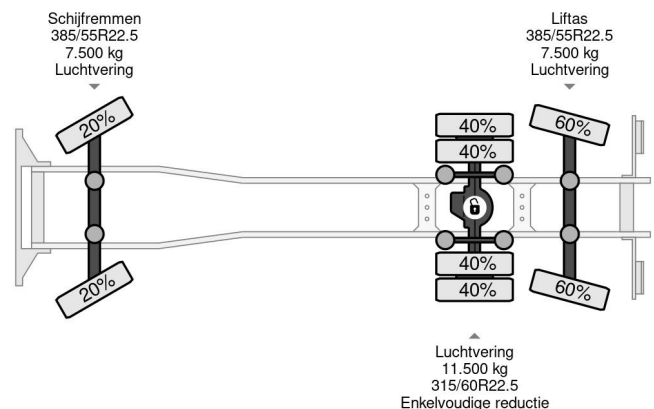

# MAN 6X2 - EURO 4 + LIFT + STEERING AXLE + TÜV 10-2025

## COMMON

Price	€ 14.950,- ex VAT
Id	MA133674
Make	MAN
Type	6X2 - EURO 4 + LIFT + STEERING AXLE + TÜV 10-2025
Year	2009
Mileage	902.065 km
Construction	Curtain sided
Gross weight	26.500 kg
Emissionclass	4

MAN TGX 26.400 6X2 - EURO 4 + LIFT + STEERING AXLE +...

Referentienummer: MA133674

## PROPERTIES

First registration date	02-06-2009
Mot expiry date	23-10-2025
License plate	BV-ZR-01
Fuel	Diesel
Transmission	Automatic
Vehicle identification number	WMA21XZZ79W133674
Axle configuration	6x2
Axle count	3
Weight	11.200 kg
Cylinder count	6
Power kw	294
Power hp	400
Wheelbase	645 cm
Construction dimensions (l/b/h)	
Load capacity	15.300 kg
Length	1.080 cm
Width	255 cm