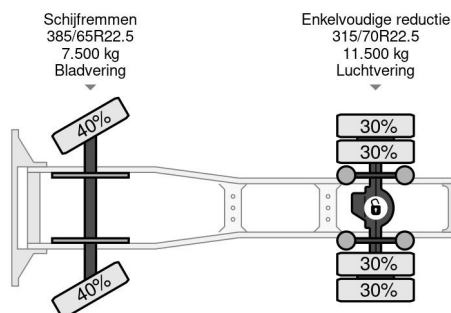

Volvo 4X2 MANUAL GEAR - HOLLAND TRUCK TÜV UNTILL 07-2025

COMMON

Price	On request ex VAT
Id	VO530408
Make	Volvo
Type	4X2 MANUAL GEAR - HOLLAND TRUCK TÜV UNTILL 07-2025
Year	2008
Mileage	1.720.450 km
Construction	Standard tractor
Gross weight	20.000 kg
Emissionclass	5

Volvo FH 440 4X2 MANUAL GEAR - HOLLAND TRUCK TÜV...

Referentienummer: VO530408

PROPERTIES

First registration date	17-09-2008
Mot expiry date	17-07-2025
License plate	BV-HH-25
Fuel	Diesel
Transmission	Manual
Vehicle identification number	YV2AS02A38B530408
Axle configuration	4x2
Axle count	2
Weight	7.464 kg
Cylinder count	6
Power kw	324
Power hp	440
Wheelbase	380 cm
Load capacity	12.536 kg
Length	599 cm
Width	255 cm