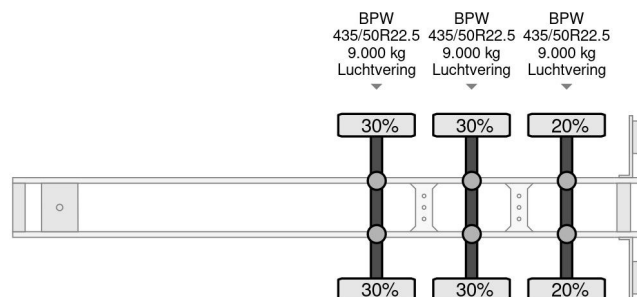

Samro ST39WJ - 3X BPW AXLE - MEGA

COMMON

Price	€ 2.950,- ex VAT
Id	SA500317-2
Make	Samro
Type	ST39WJ - 3X BPW AXLE - MEGA
Year	2005
Construction	Curtain sided
Gross weight	38.000 kg

PROPERTIES

First registration date	23-02-2005
Mot expiry date	26-07-2025
License plate	OH-67-VP
Vehicle identification number	VK1ST39WJPA500317
Axle count	3
Weight	6.900 kg
Wheelbase	870 cm
Construction dimensions (l/b/h)	
Load capacity	31.100 kg
Length	1.394 cm
Width	255 cm

Samro ST39WJ - 3X BPW AXLE - MEGA

Referentienummer: SA500317-2

ACCESSORIES

- Anti-lock braking system
- Rear doors

DESCRIPTION