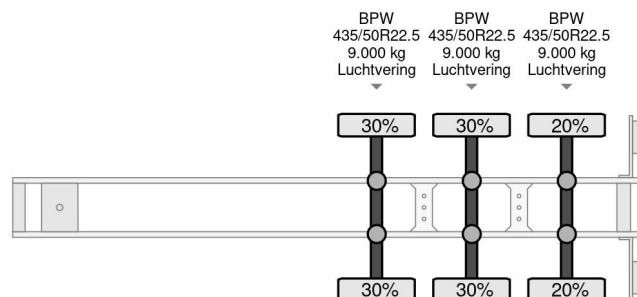

Samro ST39WJ - 3X BPW AXLE - MEGA

COMMON

Price	€ 2.750,- ex VAT
Id	SA500317-2
Make	Samro
Type	ST39WJ - 3X BPW AXLE - MEGA
Year	2005
Construction	Curtain sided
Gross weight	38.000 kg

PROPERTIES

First registration date	23-02-2005
Mot expiry date	26-07-2025
License plate	OH-67-VP
Vehicle identification number	VK1ST39WJPA500317
Axle count	3
Weight	6.900 kg
Wheelbase	870 cm
Construction dimensions (l/b/h)	
Load capacity	31.100 kg
Length	1.394 cm
Width	255 cm

Samro ST39WJ - 3X BPW AXLE - MEGA

Referentienummer: SA500317-2

ACCESSORIES

- Anti-lock braking system
- Rear doors

DESCRIPTION