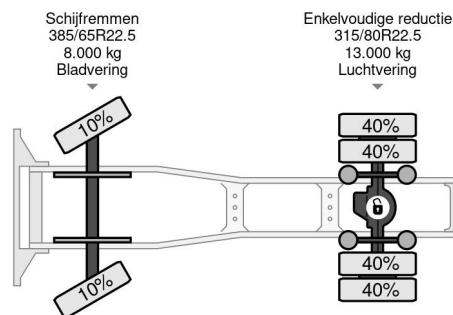

DESCRIPTION

VIDEO AVAILABLE