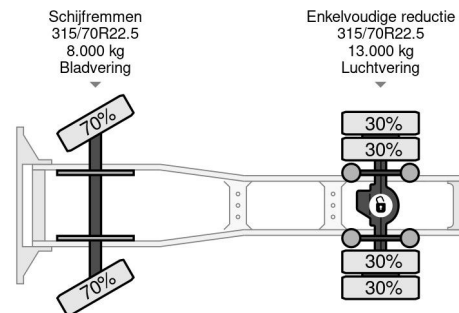

COMMON

Price	€ 13.950,-
Id	
Make	
Type	
Year	
Mileage	
Construction	
Gross weight	
Emissionclass	

PROPERTIES

First registration date
Mot expiry date
License plate
Fuel
Transmission
Vehicle identification number
Axle configuration
Axle count
Weight
Cylinder count
Power kw
Power hp
Wheelbase
Load capacity
Length
Width

DAF XF 460 4X2 - EURO 6 + NL TRUCK

Referentienummer: DA137551

ACCESSORIES

DESCRIPTION