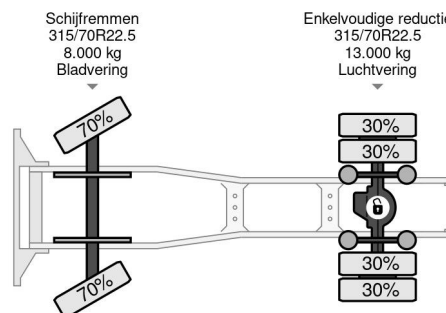

DESCRIPTION

VIDEO AVAILABLE