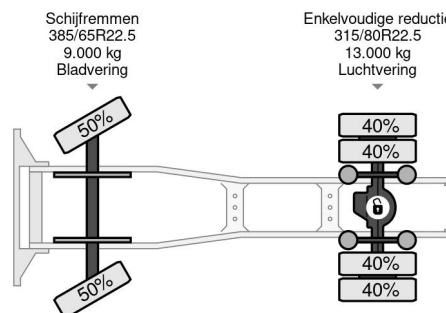

DESCRIPTION

VIDEO AVAILABLE