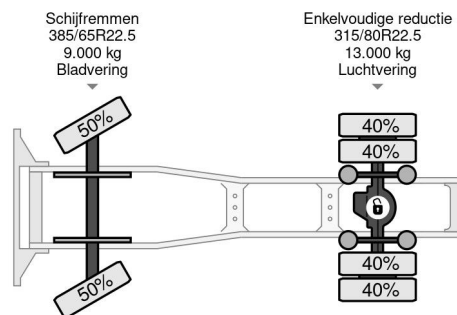

Volvo 4X2 - EURO 6 + EFFER 210 4S + REMOTE

COMMON

Price	€ 29.750,- ex VAT
Id	VO779126
Make	Volvo
Type	4X2 - EURO 6 + EFFER 210 4S + REMOTE
Year	2015
Mileage	540.494 km
Construction	Standard tractor
Gross weight	18.000 kg
Emissionclass	6

Volvo FM 370 4X2 - EURO 6 + EFFER 210 4S + REMOTE

Referentienummer: VO779126

PROPERTIES

First registration date	29-06-2015
Fuel	Diesel
Transmission	Automatic
Vehicle identification number	YV2X922A4FA779126
Axle configuration	4x2
Axle count	2
Weight	11.300 kg
Power kw	278
Power hp	378
Load capacity	6.700 kg
Lifting height	2.400 cm