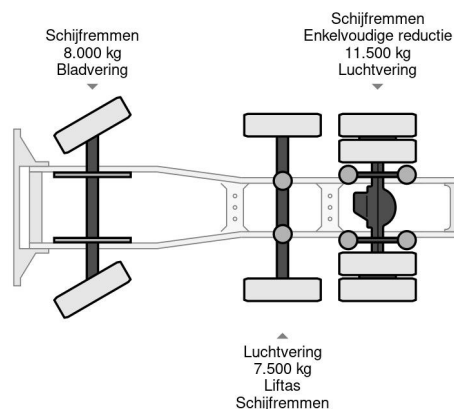

DESCRIPTION

VIDEO AVAILABLE