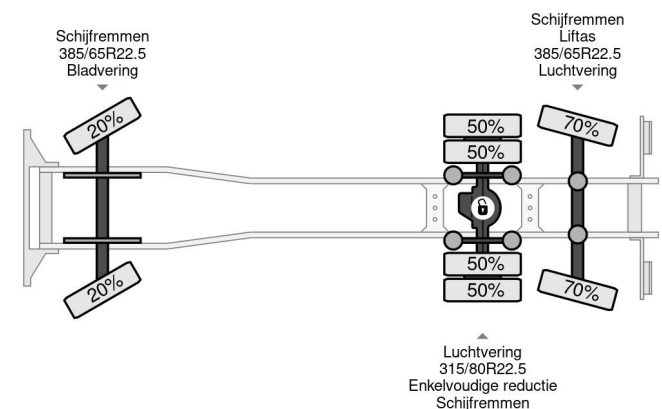

DESCRIPTION

VIDEO AVAILABLE