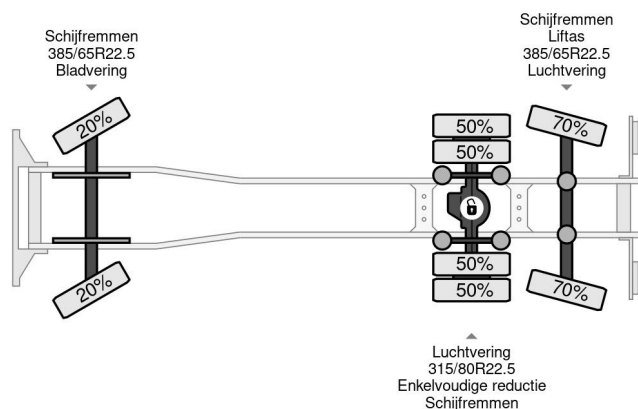

MAN 6X2 + FASSI F175 + REMOTE CONTROL - EURO 3 + TECHNAMICS HOOK

COMMON

Price	€ 21.950,- ex VAT
Id	MA058890-K
Make	MAN
Type	6X2 + FASSI F175 + REMOTE CONTROL - EURO 3 + TECHNAMICS HOOK
Year	2005
Mileage	410.293 km
Construction	Crane
Gross weight	26.000 kg
Emissionclass	3

MAN TGA 26.350 6X2 + FASSI F175 + REMOTE CONTROL - ...
Referentienummer: MA058890-K

PROPERTIES

First registration date	20-04-2005
Fuel	Diesel
Transmission	Manual
Vehicle identification number	WMAH18ZZ75W058890
Axle configuration	6x2
Axle count	3
Weight	14.110 kg
Power kw	257
Power hp	350
Load capacity	11.890 kg