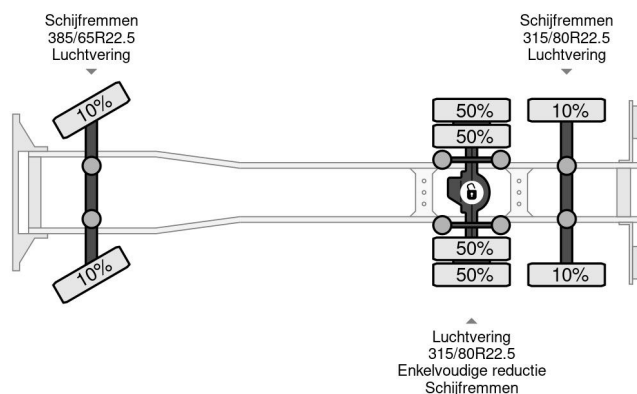

### COMMON

Price	€ 27.950,- ex VAT
Id	MB353208-K
Make	Mercedes-Benz
Type	6X2 HMF 2220 + REMOTE CONTROL EURO 5
Year	2008
Mileage	448.300 km
Construction	Crane
Gross weight	27.000 kg
Emissionclass	5

Mercedes-Benz Axor 2633 6X2 HMF 2220 + REMOTE CON...

### PROPERTIES

First registration date	03-11-2008
Fuel	Diesel
Transmission	Manual
Vehicle identification number	wdb95060411353208
Axle configuration	6x2
Axle count	3
Weight	12.855 kg
Power kw	240
Power hp	326
Load capacity	14.145 kg