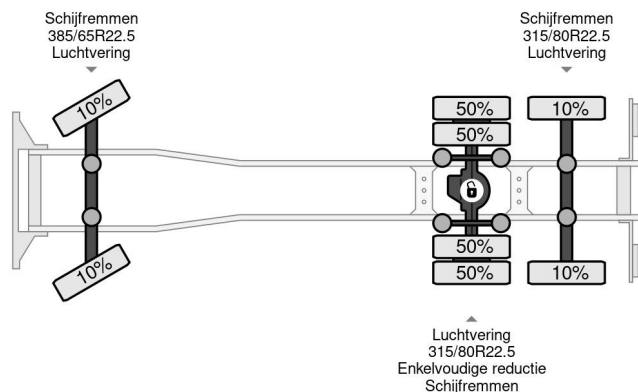

Mercedes-Benz 6X2 HMF 2220 + REMOTE CONTROL EURO 5

COMMON

Price	€ 27.950,- ex VAT
Id	MB353208-K
Make	Mercedes-Benz
Type	6X2 HMF 2220 + REMOTE CONTROL EURO 5
Year	2008
Mileage	448.300 km
Construction	Crane
Gross weight	27.000 kg
Emissionclass	5

Mercedes-Benz Axor 2633 6X2 HMF 2220 + REMOTE CON...

Referentienummer: MB353208-K

PROPERTIES

First registration date	03-11-2008
Fuel	Diesel
Transmission	Manual
Vehicle identification number	wdb95060411353208
Axle configuration	6x2
Axle count	3
Weight	12.855 kg
Power kw	240
Power hp	326
Load capacity	14.145 kg