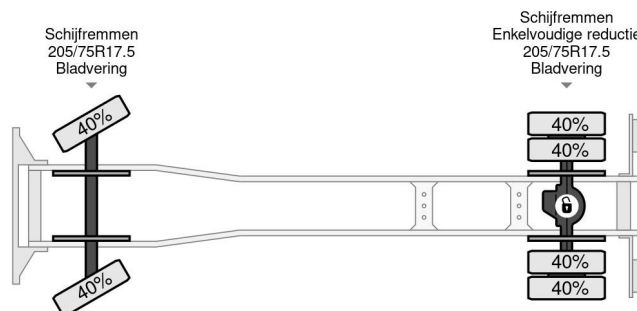

DESCRIPTION

VIDEO AVAILABLE