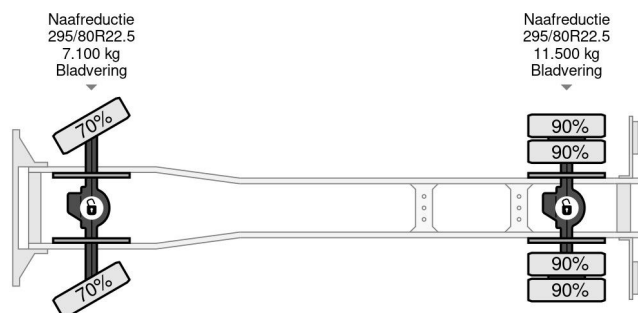

MAN 4X4 + HMF 1500 + REMOTE + TIPPER + FULL STEEL SUSP. + TÜV 09-2025

COMMON

Price	€ 39.950,- ex VAT
Id	MA214062-K
Make	MAN
Type	4X4 + HMF 1500 + REMOTE + TIPPER + FULL STEEL SUSP. + TÜV 09-2025
Year	2008
Mileage	169.823 km
Construction	Crane
Gross weight	18.000 kg
Emissionclass	4

MAN TGM 18.280 4X4 + HMF 1500 + REMOTE + TIPPER + ...

Referentienummer: MA214062-K

PROPERTIES

First registration date	24-06-2008
Mot expiry date	16-09-2025
License plate	BV-TX-05
Fuel	Diesel
Transmission	Manual
Vehicle identification number	WMAN38ZZ98Y214062
Axle configuration	4x4
Axle count	2
Weight	9.180 kg
Cylinder count	6
Power kw	206
Power hp	280
Wheelbase	390 cm
Load capacity	8.820 kg
Length	735 cm
Width	255 cm