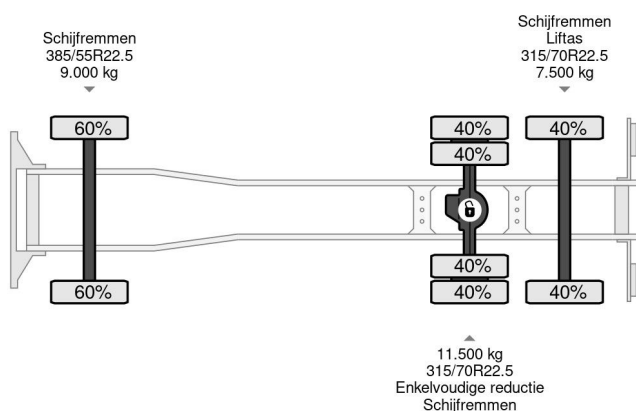

Renault 6X2 FASSI F360 - 6 + REMOTE CONTROL TÜV TILL 06-2025

COMMON

Price	€ 39.950,- ex VAT
Id	RE001389
Make	Renault
Type	6X2 FASSI F360 - 6 + REMOTE CONTROL TÜV TILL 06-2025
Year	2008
Mileage	268.757 km
Construction	Open body
Gross weight	28.000 kg
Emissionclass	5

Renault Premium 410 6X2 FASSI F360 - 6 + REMOTE CON...

Referentienummer: RE001389

PROPERTIES

First registration date	20-06-2008
Mot expiry date	30-06-2025
License plate	BV-FB-45
Fuel	Diesel
Transmission	Manual
Vehicle identification number	VF624CPD000001389
Axle configuration	6x2
Axle count	3
Weight	16.910 kg
Cylinder count	6
Power kw	302
Power hp	411
Wheelbase	660 cm
Construction dimensions (l/b/h)	
Load capacity	11.090 kg
Length	1.070 cm
Width	255 cm
Lifting height	2.050 cm