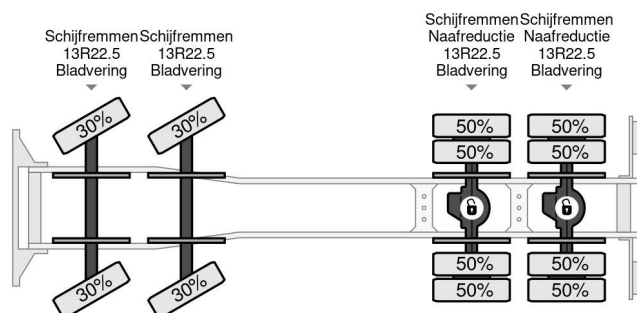

## COMMON

Price	€ 52.950,- ex VAT
Id	IV204457
Make	Iveco
Type	8X4 CIFA PUMP 24M + MIXER FULL STEEL + REMOTE CONTROL
Year	2008
Mileage	450.535 km
Construction	Concrete pump
Gross weight	32.000 kg
Emissionclass	5

Iveco Eurotrakker 410 8X4 CIFA PUMP 24M + MIXER FULL ...  
Referentienummer: IV204457

## PROPERTIES

First registration date	27-06-2008
Mot expiry date	22-01-2025
Fuel	Diesel
Transmission	Manual
Vehicle identification number	WJMJ3JSS40C204457
Axle configuration	8x4
Axle count	4
Weight	22.423 kg
Power kw	302
Power hp	410
Load capacity	9.577 kg
Lifting height	2.400 cm