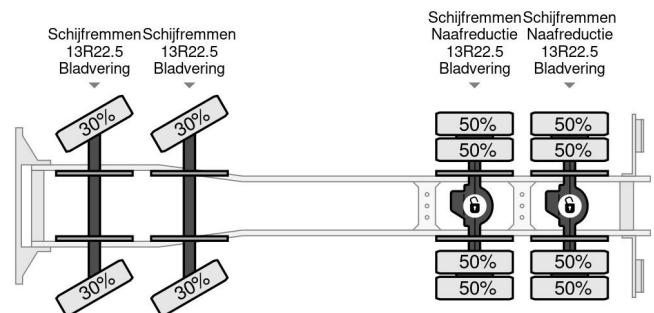

Iveco 8X4 CIFA PUMP 24M + MIXER FULL STEEL + REMOTE CONTROL

COMMON

| | |
|---------------|---|
| Price | € 52.950,- ex VAT |
| Id | IV204457 |
| Make | Iveco |
| Type | 8X4 CIFA PUMP 24M + MIXER FULL STEEL + REMOTE CONTROL |
| Year | 2008 |
| Mileage | 450.535 km |
| Construction | Concrete pump |
| Gross weight | 32.000 kg |
| Emissionclass | 5 |

Iveco Eurotrakker 410 8X4 CIFA PUMP 24M + MIXER FULL ...

Referentienummer: IV204457

PROPERTIES

| | |
|-------------------------------|-------------------|
| First registration date | 27-06-2008 |
| Mot expiry date | 22-01-2025 |
| Fuel | Diesel |
| Transmission | Manual |
| Vehicle identification number | WJMJ3JSS40C204457 |
| Axle configuration | 8x4 |
| Axle count | 4 |
| Weight | 22.423 kg |
| Power kw | 302 |
| Power hp | 410 |
| Load capacity | 9.577 kg |
| Lifting height | 2.400 cm |