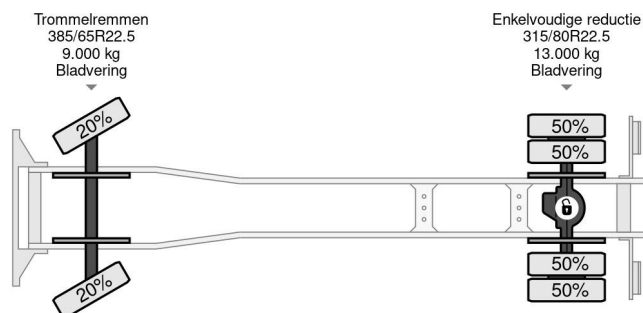

Volvo 4X2 - EURO 5 + FULL STEEL SUSP. + HYVALIFT 12 TON + MANUAL

COMMON

| | |
|---------------|--|
| Price | On request ex VAT |
| Id | VO714379 |
| Make | Volvo |
| Type | 4X2 - EURO 5 + FULL STEEL SUSP. + HYVALIFT 12 TON + MANUAL |
| Year | 2011 |
| Mileage | 719.266 km |
| Construction | Portal arm system |
| Gross weight | 20.000 kg |
| Emissionclass | 5 |

Volvo FM 330 4X2 - EURO 5 + FULL STEEL SUSP. + HYVAL...

Referentienummer: VO714379

PROPERTIES

| | |
|-------------------------------|------------------|
| First registration date | 08-08-2011 |
| Mot expiry date | 14-08-2025 |
| License plate | BZ-JG-37 |
| Fuel | Diesel |
| Transmission | Manual |
| Vehicle identification number | YV2JD1AXBA714379 |
| Axle configuration | 4x2 |
| Axle count | 2 |
| Weight | 10.365 kg |
| Cylinder count | 6 |
| Power kw | 248 |
| Power hp | 337 |
| Wheelbase | 370 cm |
| Load capacity | 9.635 kg |
| Length | 645 cm |
| Width | 250 cm |