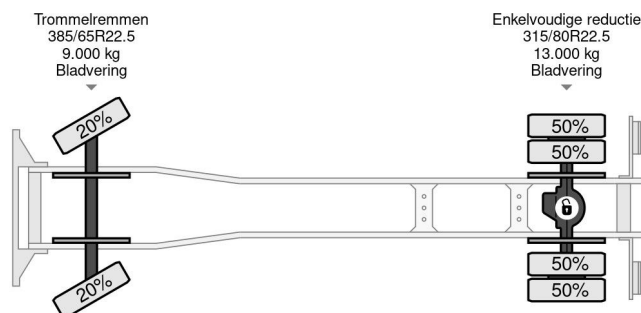

Volvo 4X2 - EURO 5 + FULL STEEL SUSP. + HYVALIFT 12 TON + MANUAL

COMMON

Price	On request ex VAT
Id	VO714379
Make	Volvo
Type	4X2 - EURO 5 + FULL STEEL SUSP. + HYVALIFT 12 TON + MANUAL
Year	2011
Mileage	719.266 km
Construction	Portal arm system
Gross weight	20.000 kg
Emissionclass	5

Volvo FM 330 4X2 - EURO 5 + FULL STEEL SUSP. + HYVAL...

Referentienummer: VO714379

PROPERTIES

First registration date	08-08-2011
Mot expiry date	14-08-2025
License plate	BZ-JG-37
Fuel	Diesel
Transmission	Manual
Vehicle identification number	YV2JD1AXBA714379
Axle configuration	4x2
Axle count	2
Weight	10.365 kg
Cylinder count	6
Power kw	248
Power hp	337
Wheelbase	370 cm
Load capacity	9.635 kg
Length	645 cm
Width	250 cm