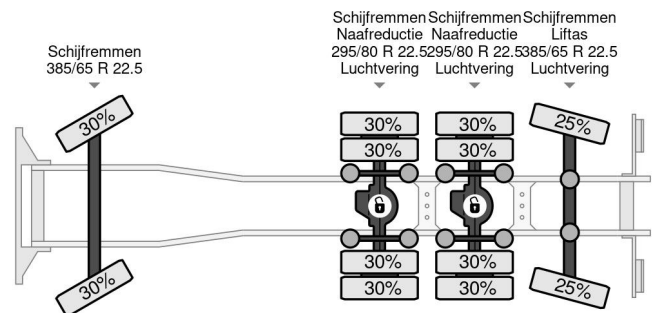

Mercedes-Benz 8X4 - LIFT + STEERING AXLE - 559.681 KM - CHASSIS

COMMON

Price	€ 19.950,- ex VAT
Id	MB847893-C
Make	Mercedes-Benz
Type	8X4 - LIFT + STEERING AXLE - 559.681 KM - CHASSIS
Year	2003
Mileage	559.681 km
Construction	Chassis cab
Gross weight	27.000 kg

Mercedes-Benz Actros 2646 8X4 - LIFT + STEERING AXLE - ...

Referentienummer: MB847893-C

PROPERTIES

First registration date	10-10-2003
Fuel	Diesel
Transmission	Automatic
Vehicle identification number	WDB9302421K847893
Axle configuration	8x4
Axle count	4
Weight	16.805 kg
Power kw	338
Power hp	460
Load capacity	10.195 kg