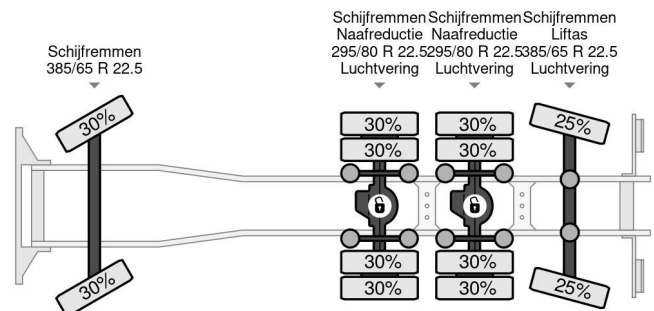

# Mercedes-Benz 8X4 - LIFT + STEERING AXLE - 559.681 KM - CHASSIS

## COMMON

Price	€ 19.950,- ex VAT
Id	MB847893-C
Make	Mercedes-Benz
Type	8X4 - LIFT + STEERING AXLE - 559.681 KM - CHASSIS
Year	2003
Mileage	559.681 km
Construction	Chassis cab
Gross weight	27.000 kg

Mercedes-Benz Actros 2646 8X4 - LIFT + STEERING AXLE - ...

## PROPERTIES

First registration date	10-10-2003
Fuel	Diesel
Transmission	Automatic
Vehicle identification number	WDB9302421K847893
Axle configuration	8x4
Axle count	4
Weight	16.805 kg
Power kw	338
Power hp	460
Load capacity	10.195 kg