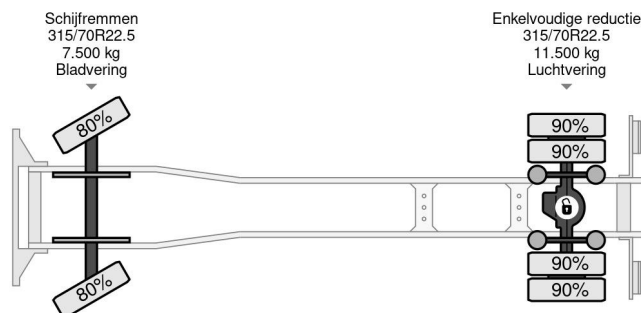

Iveco 4X2 EURO 6 ONLY 224.685 KM BDF CHASSIS

COMMON

Price	€ 33.950,- ex VAT
Id	IV412148-2
Make	Iveco
Type	4X2 EURO 6 ONLY 224.685 KM BDF CHASSIS
Year	2019
Mileage	224.685 km
Construction	BDF System
Gross weight	20.000 kg
Emissionclass	6

Iveco Stralis 360 4X2 EURO 6 ONLY 224.685 KM BDF CHA...

Referentienummer: IV412148-2

PROPERTIES

First registration date	18-10-2019
Mot expiry date	22-11-2024
License plate	04-BNX-3
Fuel	Diesel
Transmission	Automatic
Vehicle identification number	WJMA62AP00C412148
Axle configuration	4x2
Axle count	2
Weight	7.675 kg
Cylinder count	6
Power kw	265
Power hp	360
Wheelbase	630 cm
Construction dimensions (l/b/h)	
Load capacity	12.325 kg
Length	990 cm
Width	255 cm