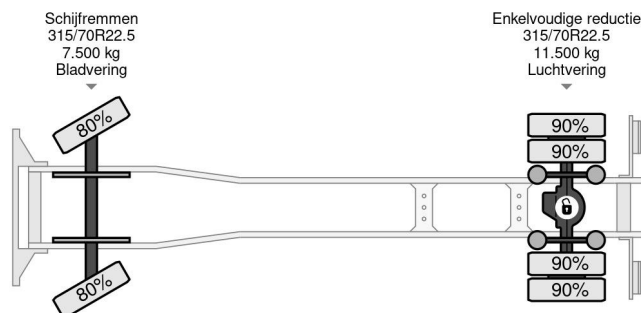

Iveco 4X2 EURO 6 ONLY 224.685 KM BDF CHASSIS

COMMON

Price	€ 33.750,- ex VAT
Id	IV412148-2
Make	Iveco
Type	4X2 EURO 6 ONLY 224.685 KM BDF CHASSIS
Year	2019
Mileage	224.685 km
Construction	BDF System
Gross weight	20.000 kg
Emissionclass	6

Iveco Stralis 360 4X2 EURO 6 ONLY 224.685 KM BDF CHA...

Referentienummer: IV412148-2

PROPERTIES

First registration date	18-10-2019
Mot expiry date	22-11-2024
License plate	04-BNX-3
Fuel	Diesel
Transmission	Automatic
Vehicle identification number	WJMA62AP00C412148
Axle configuration	4x2
Axle count	2
Weight	7.675 kg
Cylinder count	6
Power kw	265
Power hp	360
Wheelbase	630 cm
Construction dimensions (l/b/h)	
Load capacity	12.325 kg
Length	990 cm
Width	255 cm