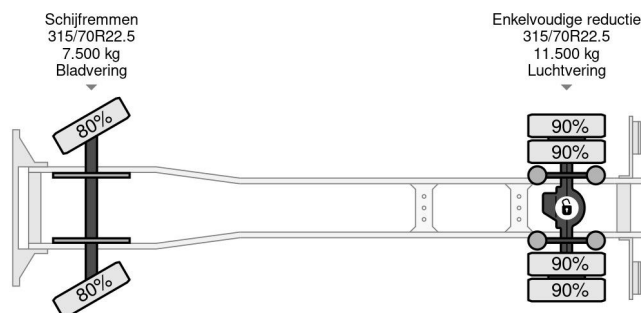

### COMMON

Price	€ 41.950,- ex VAT
Id	IV412148 + GS004219-2
Make	Iveco
Type	4X2 EURO 6 BDF + GS MEPPEL HANGER ONLY 224.685 KM
Year	2019
Mileage	224.685 km
Construction	BDF System
Gross weight	20.000 kg
Emissionclass	6

### PROPERTIES

First registration date	18-10-2019
Mot expiry date	22-11-2024
License plate	04-BNX-3
Fuel	Diesel
Transmission	Automatic
Vehicle identification number	WJMA62AP00C412148
Axle configuration	4x2
Axle count	2
Weight	7.675 kg
Cylinder count	6
Power kw	265
Power hp	360
Wheelbase	630 cm
Construction dimensions (l/b/h)	
Load capacity	12.325 kg
Length	990 cm
Width	255 cm