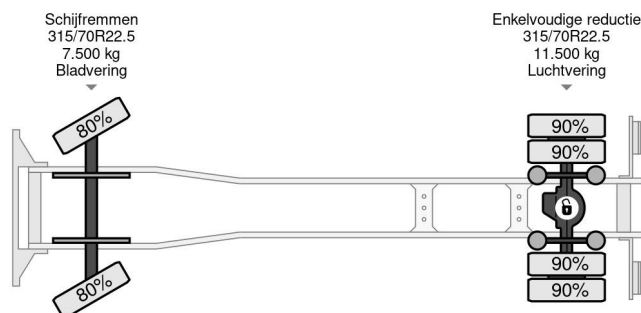

Iveco 4X2 EURO 6 BDF + GS MEPPEL HANGER ONLY 224.685 KM

COMMON

Price	€ 41.950,- ex VAT
Id	IV412148 + GS004219-2
Make	Iveco
Type	4X2 EURO 6 BDF + GS MEPPEL HANGER ONLY 224.685 KM
Year	2019
Mileage	224.685 km
Construction	BDF System
Gross weight	20.000 kg
Emissionclass	6

Iveco Stralis 360 4X2 EURO 6 BDF + GS MEPPEL HANGER...

Referentienummer: IV412148 + GS004219-2

PROPERTIES

First registration date	18-10-2019
Mot expiry date	22-11-2024
License plate	04-BNX-3
Fuel	Diesel
Transmission	Automatic
Vehicle identification number	WJMA62AP00C412148
Axle configuration	4x2
Axle count	2
Weight	7.675 kg
Cylinder count	6
Power kw	265
Power hp	360
Wheelbase	630 cm
Construction dimensions (l/b/h)	
Load capacity	12.325 kg
Length	990 cm
Width	255 cm