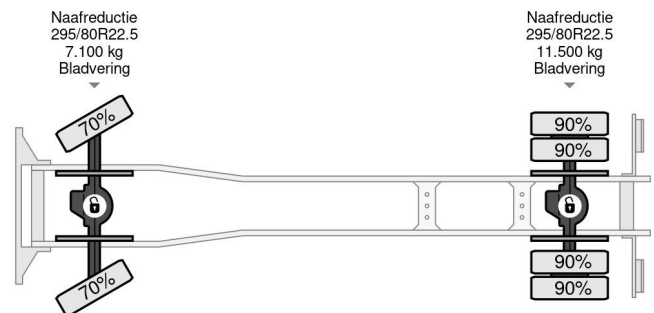

PROPERTIES

First registration date	24-06-2008
Mot expiry date	16-09-2025
License plate	BV-TX-05
Fuel	Diesel
Transmission	Manual
Vehicle identification number	WMAN38ZZ98Y214062
Axle configuration	4x4
Axle count	2
Weight	9.180 kg
Cylinder count	6
Power kw	206
Power hp	280
Wheelbase	390 cm
Construction dimensions (l/b/h)	
Load capacity	8.820 kg
Length	735 cm
Width	255 cm

ACCESSORIES

• Air conditioning • Air horn • Aluminium fuel tank • Anti-

MAN TGM 18.280 4X4 + HMF 1500 + REMOTE + TIPPER + ...

Referentienummer: MA214062

DESCRIPTION

VIDEO AVAILABLE

Energieweg 7, 4231 DJ Meerkerk