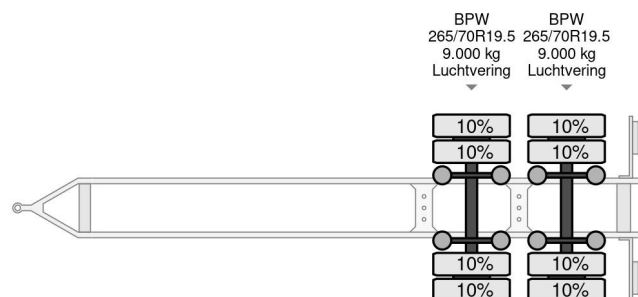

DESCRIPTION

VIDEO AVAILABLE