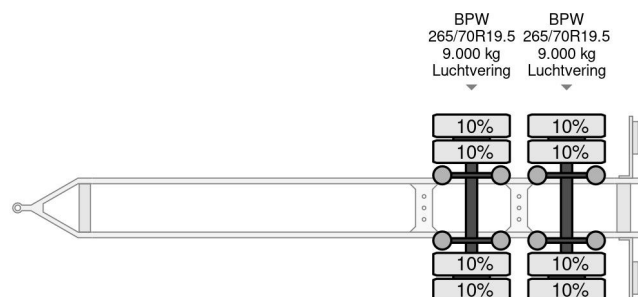

Burg M-2-18 - 2 AXLE BPW + CARRIER TRS + DHOLLANDIA...
Referentienummer: BU040537

DESCRIPTION

VIDEO AVAILABLE