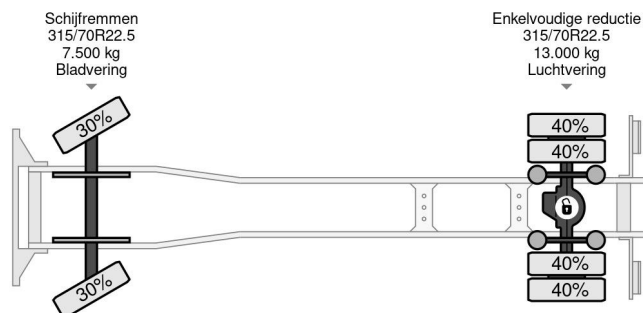

Volvo 4X2 - EURO 6 + DHOLLANDIA LIFT + TÜV 08-2025

COMMON

Price	€ 17.950,- ex VAT
Id	VO700088
Make	Volvo
Type	4X2 - EURO 6 + DHOLLANDIA LIFT + TÜV 08-2025
Year	2014
Mileage	653.491 km
Construction	Box body
Gross weight	19.500 kg
Emissionclass	6

Volvo FE 280 4X2 - EURO 6 + DHOLLANDIA LIFT + TÜV 08-...

Referentienummer: VO700088

PROPERTIES

First registration date	13-08-2014
Mot expiry date	13-08-2025
License plate	27-BFB-9
Fuel	Diesel
Transmission	Automatic
Vehicle identification number	YV2V0Y1A3EB700088
Axle configuration	4x2
Axle count	2
Weight	9.075 kg
Cylinder count	6
Power kw	210
Power hp	286
Wheelbase	580 cm
Construction dimensions (l/b/h)	
Load capacity	10.425 kg
Length	963 cm
Width	255 cm