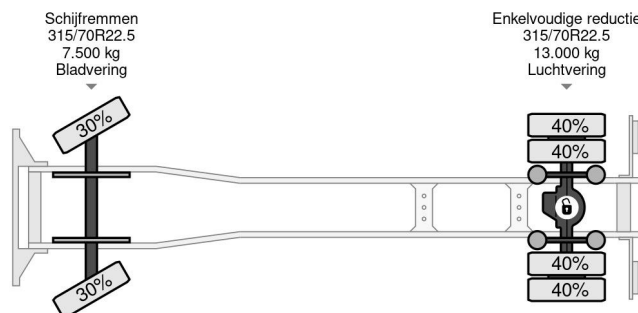

Volvo 4X2 - EURO 6 + DHOLLANDIA LIFT + TÜV 08-2025

COMMON

Price	€ 17.950,- ex VAT
Id	VO700088
Make	Volvo
Type	4X2 - EURO 6 + DHOLLANDIA LIFT + TÜV 08-2025
Year	2014
Mileage	653.491 km
Construction	Box body
Gross weight	19.500 kg
Emissionclass	6

Volvo FE 280 4X2 - EURO 6 + DHOLLANDIA LIFT + TÜV 08-...

Referentienummer: VO700088

PROPERTIES

First registration date	13-08-2014
Mot expiry date	13-08-2025
License plate	27-BFB-9
Fuel	Diesel
Transmission	Automatic
Vehicle identification number	YV2V0Y1A3EB700088
Axle configuration	4x2
Axle count	2
Weight	9.075 kg
Cylinder count	6
Power kw	210
Power hp	286
Wheelbase	580 cm
Construction dimensions (l/b/h)	
Load capacity	10.425 kg
Length	963 cm
Width	255 cm