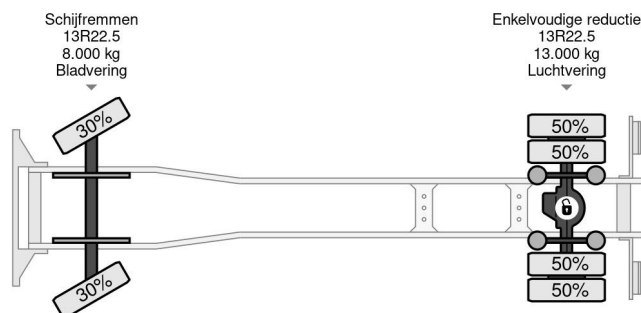

## COMMON

Price	€ 44.950,- ex VAT
Id	RE000086-K
Make	Renault
Type	280 4X2 EURO 6 + PALFINGER PK12502 REMOTE + TIPPER COX BENNES
Year	2014
Mileage	238.939 km
Construction	Crane
Gross weight	19.000 kg
Emissionclass	6

Renault C 280 4X2 EURO 6 + PALFINGER PK12502 REMO...

Referentienummer: RE000086-K

## PROPERTIES

First registration date	26-06-2014
Mot expiry date	04-01-2025
Fuel	Diesel
Transmission	Manual
Vehicle identification number	VF621J860EB000086
Axle configuration	4x2
Axle count	2
Weight	11.043 kg
Power kw	210
Power hp	286
Load capacity	7.957 kg