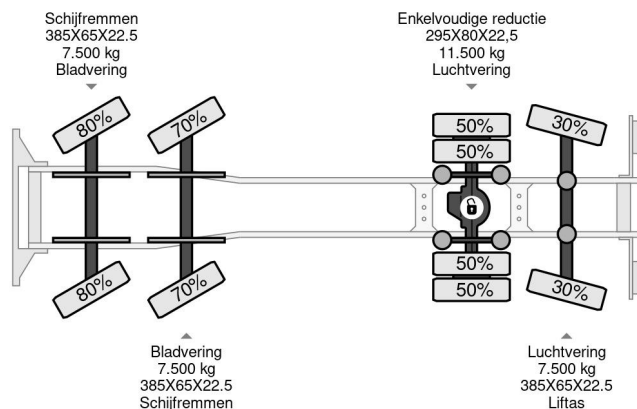

PROPERTIES

First registration date	27-03-2008
License plate	BT-XR-73
Fuel	Diesel
Transmission	Manual
Vehicle identification number	XLRAC85MC0E802709
Axle configuration	8x2
Axle count	4
Weight	19.060 kg
Cylinder count	6
Power kw	265
Power hp	360
Wheelbase	710 cm
Load capacity	14.940 kg
Length	992 cm
Width	255 cm
Lifting height	2.080 cm
Lifting capacity	1.120 kg

Referentienummer: DA802709-K

DESCRIPTION

6085078474
6085078475