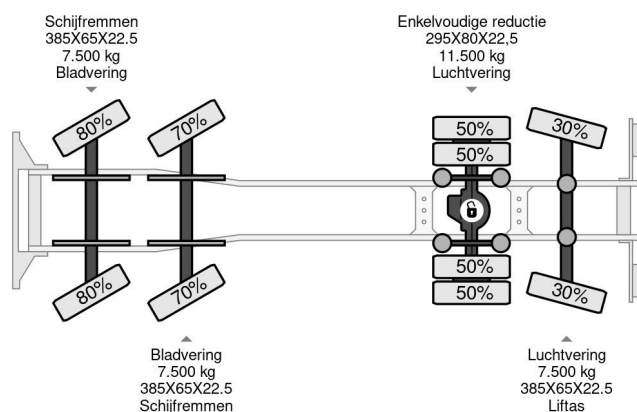

DAF CF 85.360 8x2 + HIAB 422E8 REMOTE CONTROLE

Referentienummer: DA802709-K