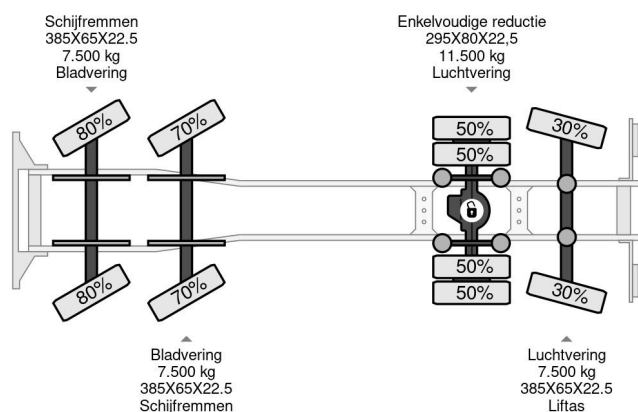

DAF CF 85.360 8x2 + HIAB 422E8 REMOTE CONTROLE

Referentienummer: DA802709-K